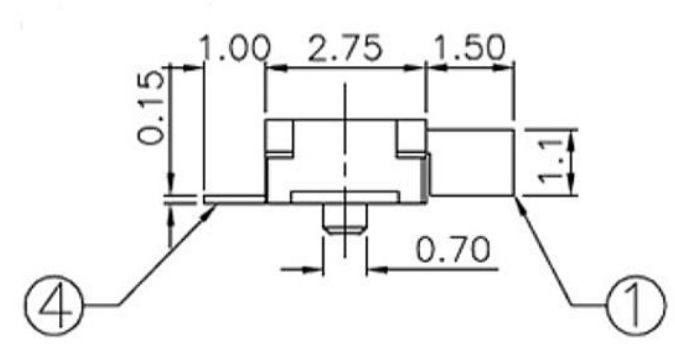

CAD FILE:

PCB Layout(Pattern side)

Circuit Diagram

| NO. | PARTS        | MATERIALS      | Q'TY | FINISH    |
|-----|--------------|----------------|------|-----------|
| 8   |              |                |      |           |
| 7   | STEEL BALL   | STEEL          | 1    | NATURAL   |
| 6   | SPRING       | STEEL WIRE     | 1    | NATURAL   |
| 5   | CONTACT CLIP | PBS STRIP      | 2    | Ag PLATED |
| 4   | TERMINAL     | BRASS STRIP    | 8    | Ag PLATED |
| 3   | BASE         | PHENOLIC RESIN | 1    | NATURAL   |
| 2   | FRAME        | STEEL STRIP    | 1    | Ni PLATED |
| 1   | KNOB         | POM            | 1    | BLACK     |