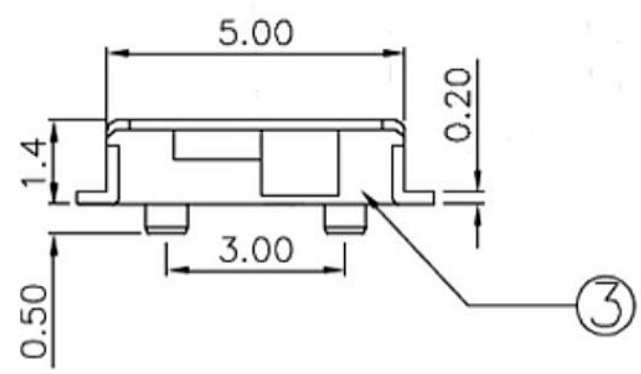

CAD FILE:

PCB Layout(Pattern side)

Circuit Diagram

| NO. | PARTS        | MATERIALS      | Q'TY | FINISH    |
|-----|--------------|----------------|------|-----------|
| 8   |              |                |      |           |
| 7   | STEEL BALL   | STEEL          | 1    | NATURAL   |
| 6   | SPRING       | STEEL WIRE     | 1    | NATURAL   |
| 5   | CONTACT CLIP | PBS STRIP      | 2    | Ag PLATED |
| 4   | TERMINAL     | BRASS STRIP    | 8    | Ag PLATED |
| 3   | BASE         | PHENOLIC RESIN | 1    | NATURAL   |
| 2   | FRAME        | STEEL STRIP    | 1    | Ni PLATED |
| 1   | KNOB         | POM            | 1    | BLACK     |