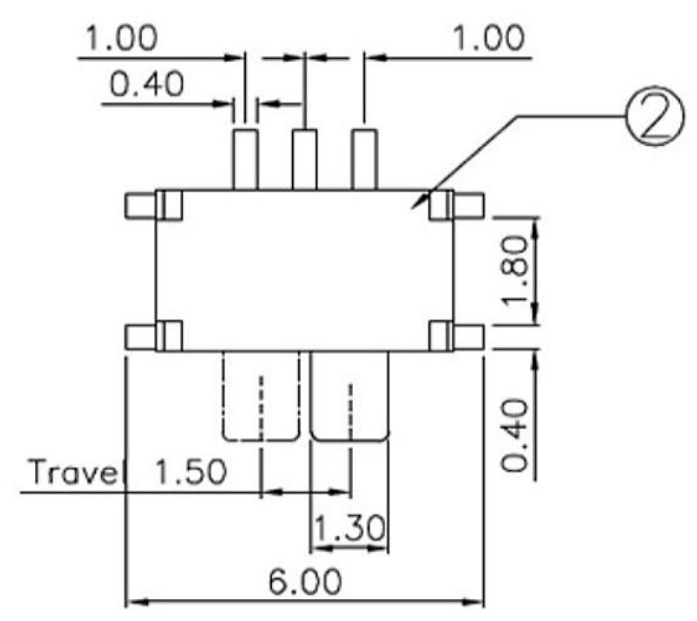

CAD FILE:

PCB Layout(Pattern side)

Circuit Diagram

| NO. | PARTS        | MATERIALS      | Q'TY | FINISH    |
|-----|--------------|----------------|------|-----------|
| 8   |              |                |      |           |
| 7   | STEEL BALL   | STEEL          | 1    | NATURAL   |
| 6   | SPRING       | STEEL WIRE     | 1    | NATURAL   |
| 5   | CONTACT CLIP | PBS STRIP      | 2    | Ag PLATED |
| 4   | TERMINAL     | BRASS STRIP    | 8    | Ag PLATED |
| 3   | BASE         | PHENOLIC RESIN | 1    | NATURAL   |
| 2   | FRAME        | STEEL STRIP    | 1    | Ni PLATED |
| 1   | KNOB         | POM            | 1    | BLACK     |