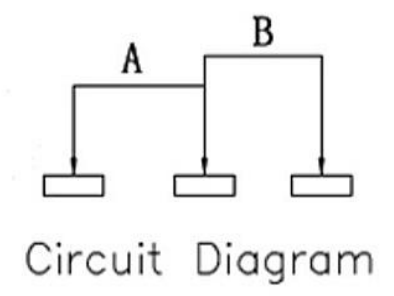

CAD FILE:

PCB Layout(Pattern side)

Circuit Diagram

| NO. | PARTS        | MATERIALS      | Q'TY | FINISH    |
|-----|--------------|----------------|------|-----------|
| 8   |              |                |      |           |
| 7   | STEEL BALL   | STEEL          | 1    | NATURAL   |
| 6   | SPRING       | STEEL WIRE     | 1    | NATURAL   |
| 5   | CONTACT CLIP | PBS STRIP      | 2    | Ag PLATED |
| 4   | TERMINAL     | BRASS STRIP    | 8    | Ag PLATED |
| 3   | BASE         | PHENOLIC RESIN | 1    | NATURAL   |
| 2   | FRAME        | STEEL STRIP    | 1    | Ni PLATED |
| 1   | KNOB         | POM            | 1    | BLACK     |