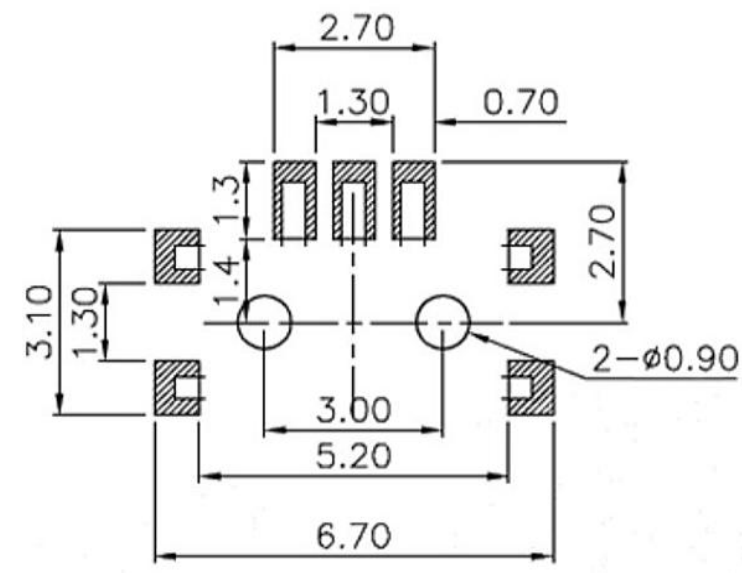

CAD FILE:

PCB Layout(Pattern side)

Circuit Diagram

| NO. | PARTS        | MATERIALS      | Q'TY | FINISH    |
|-----|--------------|----------------|------|-----------|
| 8   |              |                |      |           |
| 7   | STEEL BALL   | STEEL          | 1    | NATURAL   |
| 6   | SPRING       | STEEL WIRE     | 1    | NATURAL   |
| 5   | CONTACT CLIP | PBS STRIP      | 2    | Ag PLATED |
| 4   | TERMINAL     | BRASS STRIP    | 8    | Ag PLATED |
| 3   | BASE         | PHENOLIC RESIN | 1    | NATURAL   |
| 2   | FRAME        | STEEL STRIP    | 1    | Ni PLATED |
| 1   | KNOB         | POM            | 1    | BLACK     |